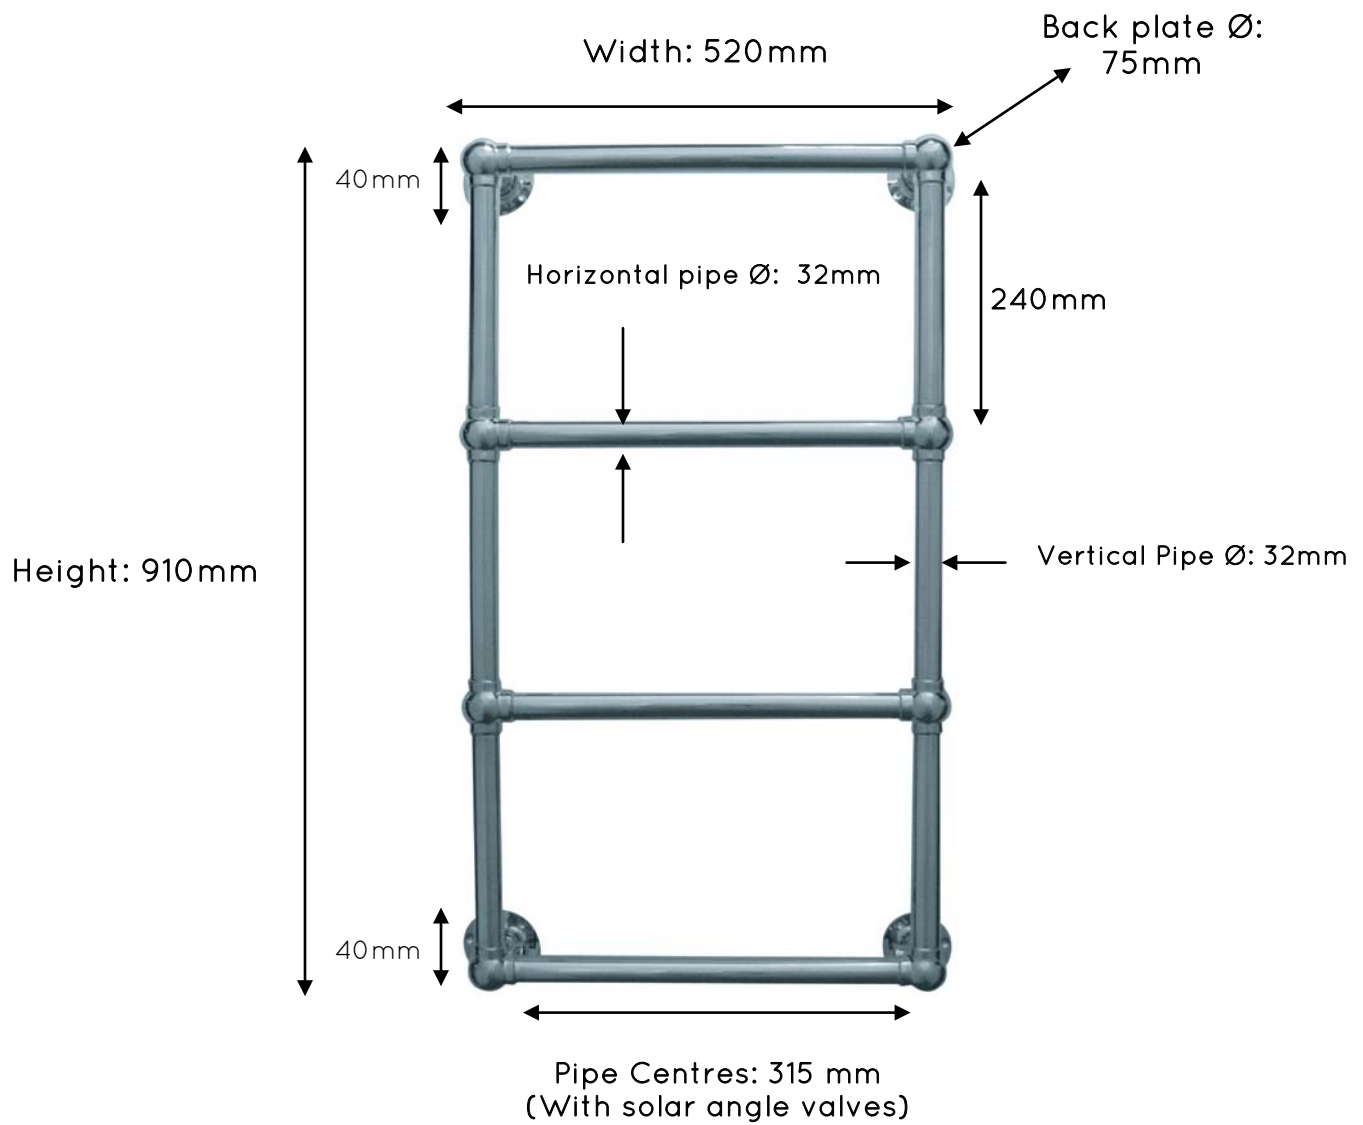

JIS EUROPE  
100% STAINLESS STEEL  
— EST 1997 —

HEATED TOWEL RAILS

Fletching 910mm x 520mm

Overall Projection: 150mm  
Pipe Centres from the Wall: 50mm